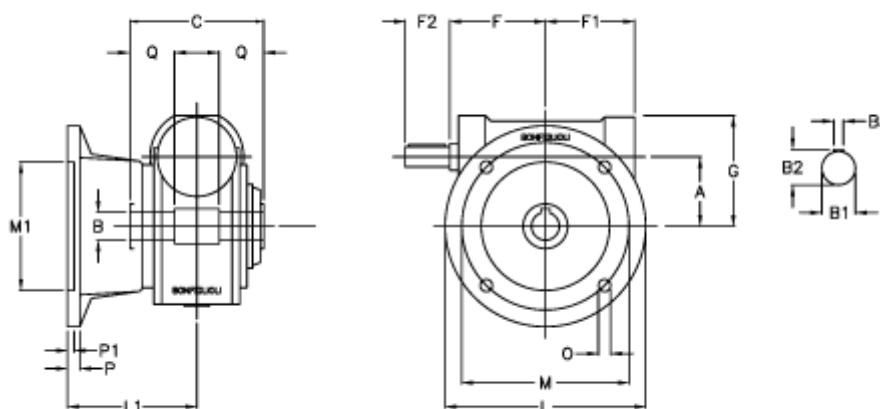

Article number: 3901185030400

Description: Worm gear with solid input shaft  
VF 185F-30-HS

## Measures

a	= 185.4	F1 = 205	P = 22
B	= 60	F2 = 70	P1 = 20
B1	= 40	g = 267	Q = 65.0
B2	= 43.0	L = 400	
B3	= 12	L1 = 255.0	
C	= 190	m = 350	
Description	= VF 185F-xx-HS	M1 = 280	
F	= 214.5	O = 22.0	